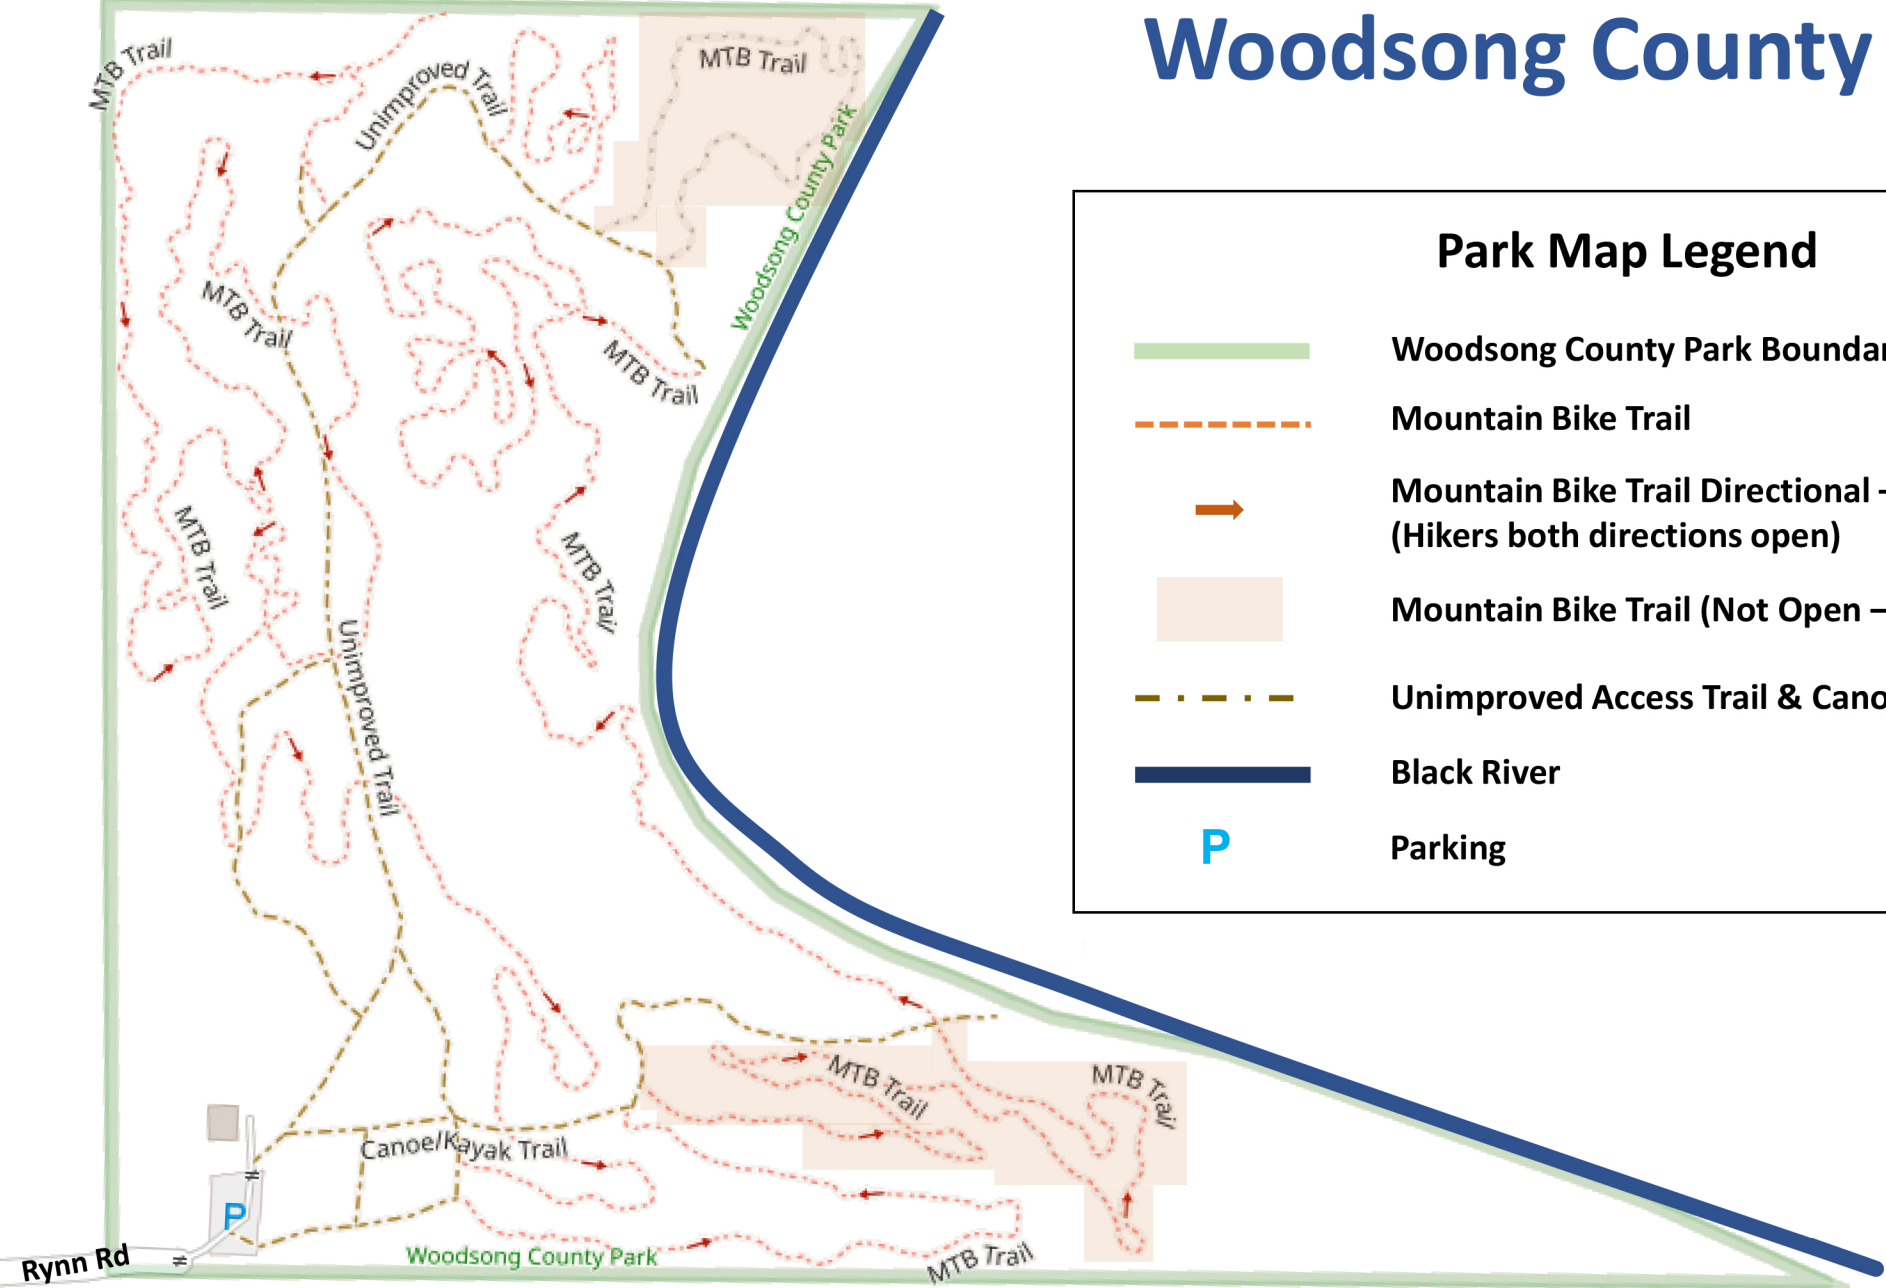

Woodsong County Park

Park Map Legend

-  Woodsong County Park Boundaries
-  Mountain Bike Trail
-  Mountain Bike Trail Directional – Counter Clockwise (Hikers both directions open)
-  Mountain Bike Trail (Not Open – Under Development)
-  Unimproved Access Trail & Canoe / Kayak Trail
-  Black River
-  Parking

← (To Abbottsford Rd)